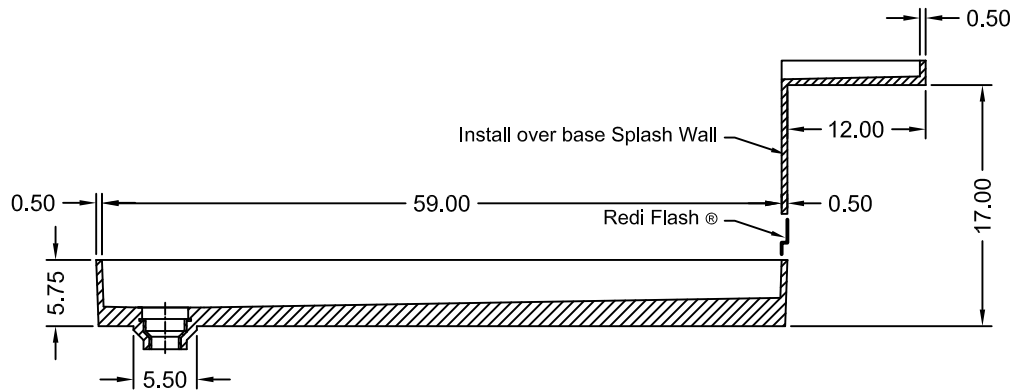

TILE REDI® BASE'N BENCH® SHOWER KIT

REDI TRENCH®
WITH REDI BENCH®

MODEL
RT3260L-SBN-RB32-KIT-2.5

(Not to scale)

SECTION A-A