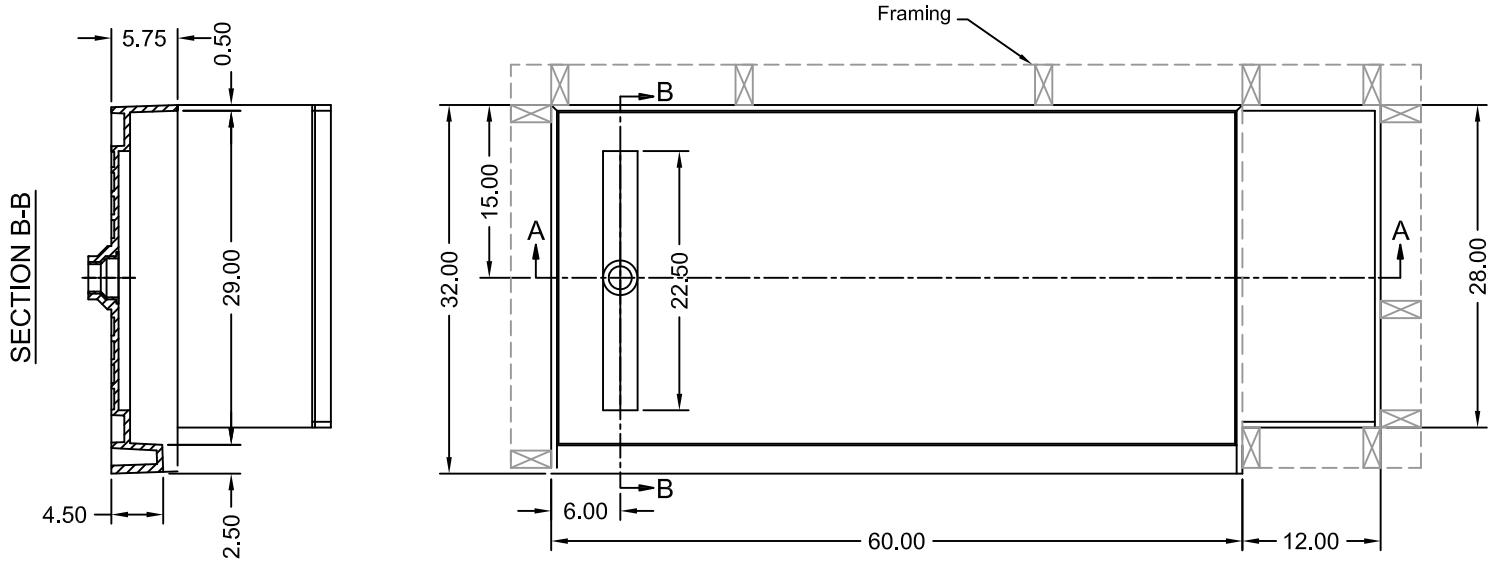

TILE REDI® BASE'N BENCH® SHOWER KIT

REDI TRENCH®
WITH REDI BENCH®

MODEL
RT3260L-SBN-RB32-KIT-2.5

(Not to scale)

SECTION A-A